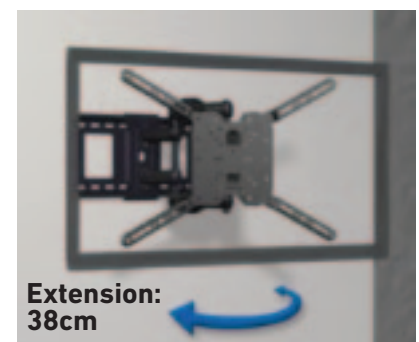

Diagram

Powered by **ELLIES**

www.ellies.co.za