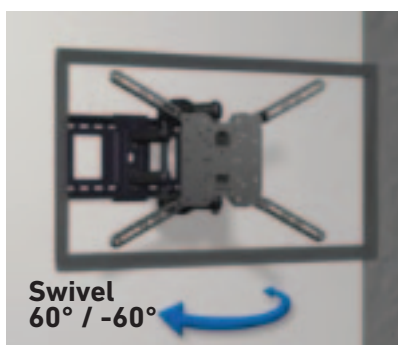

Diagram

Powered by **ELLIES**

www.ellies.co.za