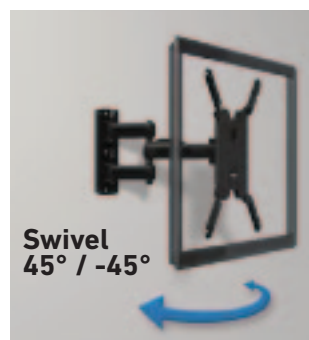

Diagram

Powered by **ELLIES**

www.ellies.co.za