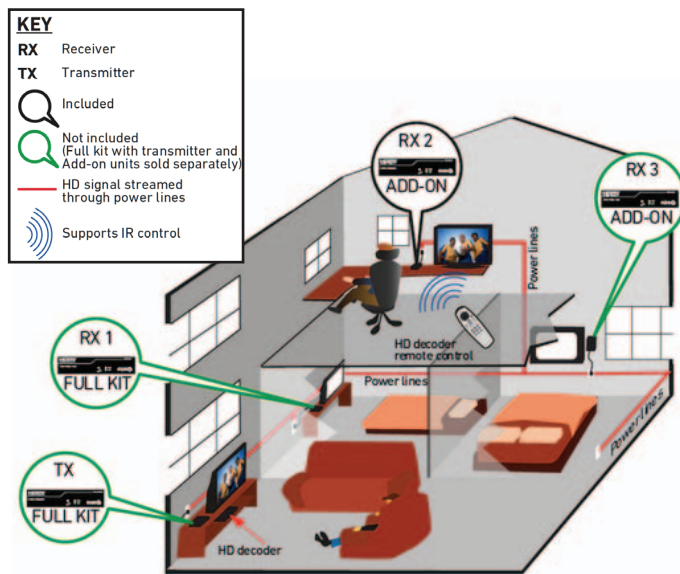

PowerHD Link (Full Kit)

Product Code: BPHDMIOP1
Barcode: 600284406 0343

PowerHD Link (Full Kit)

The PowerHDLink system consists of a receiver and transmitter that deliver HD video and audio from HD set top boxes (HD satellite decoders, Blu-ray, video game consoles, DVD players) to compatible HD displays located near power outlets in your home. No wires necessary.

Note that it must be on the same Electrical/wiring phase. Must be connected directly to plug point, no multi-plug.

- Incorporates HDMI™ technology**
 Built for HDMI devices (HDPVR and Blu Ray DVD players).
- Uses existing power lines**
 Transmit HD Video anywhere in your home using your existing power-lines. No additional wiring necessary. Must be on the same electrical phase.
- Supports multiple receivers**
 Install multiple receivers in your home and avoid the complexities of rewiring your house or buying new Video Equipment for each viewing room. Can be expanded up to 3 receivers.
- Built in IR technology**
 Allows you to use IR Remote controls to control your equipment remotely using IR signals

TECHNICAL INFORMATION

System		
Video compression:	H.264 level 4 (MPEG4)	
Audio compression:	MP2	
Incorporates:	HDMI and HDCP technologies	
Transmission PLC:	Supports HomePlug AV with 200Mbps PHY rate	
Video transmission:	Supports 1 transmitter to multiple receivers (up to 4 receivers, for best performance switch on up to 2 receivers simultaneously. For short distances up to 3 receivers can be on.	
Video resolution		
59, 94i/60i/50i	1920 x 1080	
29, 98p/24p	1920 x 1080	
59, 94p/60p/50p	1280 x 720	
50p/50i	720 x 576	
59, 94p/59, 94i	720 x 480	
Audio		
Resolution:	16 bits	
Sampling rate:	44, 11, 48 kHz	
Input / Output	Transmitter	Receiver
Power:	AC power connector	
Input:	HDMI connector	-
Output:	HDMI connector	
IR:	IR Blaster	IR Sensor