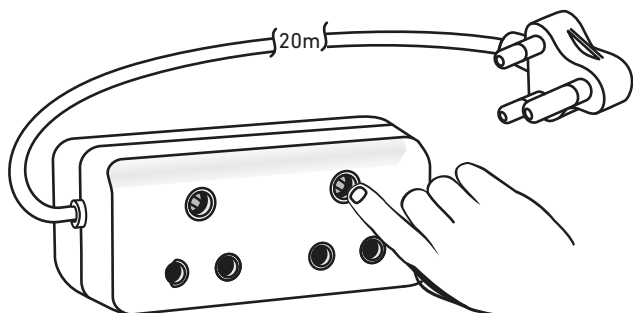

## 20m Extension Cable with side by side Coupler

16A Max. 250V ~

Product Code: FEE2X20W

Barcode: 6002844032913

Blister Code: FBE2X20W

Barcode: 6002844033149

- Safety shuttered for your protection
- Built-in back to back coupler or side by side coupler
- Provides power to 2 plug points
- Conforms to all South African National Standards

### 20m Extension Cable with side by side Coupler

This 20m Extension cable with side by side coupler has 2 x 3pin sockets. It converts your single plug point into multiple sockets. The extension cord allows you to extend your reach by 20m.

#### Specifications:

Colour:	White
Voltage:	250V
Amps:	16A
Cord length:	20m
Max Connected Load:	2200W

### PACKAGE CONTENTS

1 x 16A 20m Extension Cord with side by side coupler