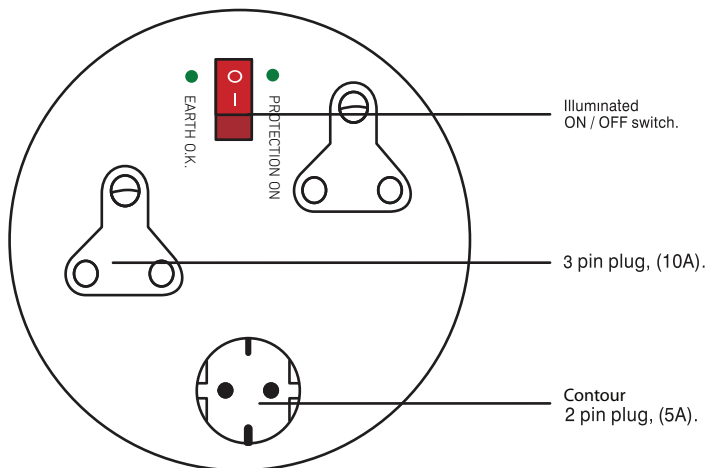

3-Way 15m Extension Reel with Medium Surge Protection 250V ~ 2 x 10A / 1 x 5A

Product Code: FEER15W
Barcode: 6002844036348

- Medium level surge protection
- Overload Protection
- Safety shuttered for your protection
- Roll up reel design for neat and easy storage
- Carry handle for ease of use
- Conforms to all South African National Standards

3-Way 15m Extension Reel with Medium Surge Protection

This 15m extension reel with 2 x 3pin sockets (10A) and 1 x 2pin Contour (5A) socket is ideal for extending an electrical connection for up to 15m. The overload protection ensures your connections are protected by cutting off during overloads and the reel also has medium level surge protection.

Basic diagram

TECHNICAL INFORMATION

Specifications:

Colour:	Black cable / Black reel
Voltage:	250V
Amps:	3 pin is 10A, 2pin is 5A
Cord length:	15m
Cable thickness:	1.0mm

CONTENTS

- 1 x 3-Way 15m Extension Reel