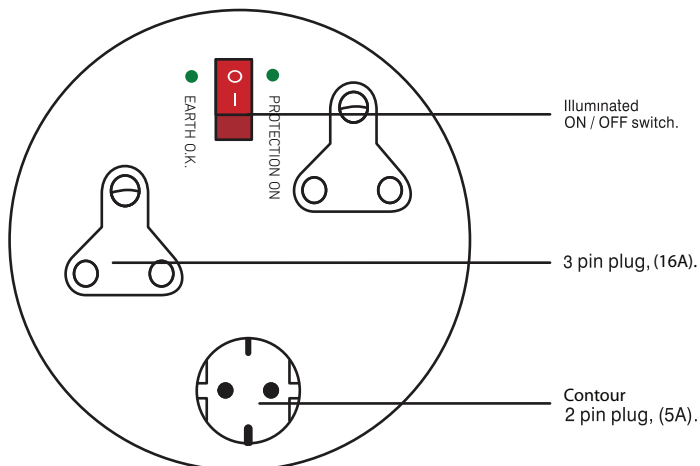

3-Way 20m Extension Reel with Medium Surge Protection 250V ~ 2 x 16A / 1 x 5A

Product Code: FEER20W16

Barcode: 6002844036355

- Medium level surge protection
- Overload Protection
- Safety shuttered for your protection
- Roll up reel design for neat and easy storage
- Carry handle for easy use
- Conforms to all South African National Standards

3-Way 20m Extension Reel with Medium Surge Protection

This 20m extension reel with 2 x 3pin (16A) sockets and 1 x Contour (5A) socket is ideal for extending an electrical connection for up to 20m. The overload protection ensures your connections are protected by cutting off during overloads and the reel also has medium level surge protection.

Basic diagram

TECHNICAL INFORMATION

Specifications:

Colour:	Black cable / Black reel
Voltage:	250V
Amps:	3 pin is 16A 2 pin is 5A
Cord length:	20m
Cable thickness:	1.5mm

CONTENTS

1 x 3-Way 20m Extension Reel