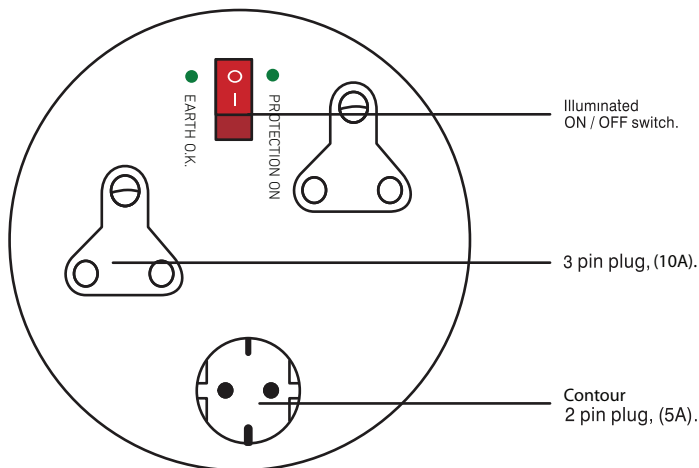

3-Way 25m Extension Reel with Medium Surge Protection 250V ~ 2 x 10A/ 1 x 5A

Product Code: FEER25W
Barcode: 6002844036362

- Medium level surge protection
- Overload Protection
- Safety shuttered for your protection
- Roll up reel design for neat and easy storage
- Carry handle for easy use
- Conforms to all South African National Standards

3-Way 25m Extension Reel with Medium Surge Protection

This 15m extension reel with 2 x 3 pin (10A) sockets and 1 x 2 pin (5A) Contour socket is ideal for extending an electrical connection for up to 25m. The overload protection ensures your connections are protected by cutting off during overloads and the reel also has medium level surge protection.

Basic diagram

TECHNICAL INFORMATION

Specifications:

Colour:	Black cable / Black reel
Voltage:	250V
Amps:	3 pin is 10A 2 pin is 5A
Cord length:	25m
Cable thickness:	1.0mm

CONTENTS

1 x 3-Way 25m Extension Reel