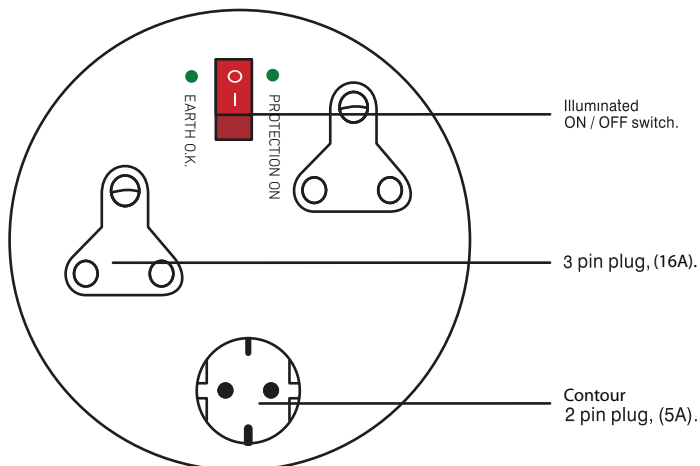

3-Way 30m Extension Reel with Medium Surge Protection 250V ~2 x 16A/ 1 x 5A

Product Code: FEER30W

Barcode: 6002844036379

- Medium level surge protection
- Overload Protection
- Safety shuttered for your protection
- Roll up reel design for neat and easy storage
- Carry handle for ease of use
- Conforms to all South African National Standards

3-Way 30m Extension Reel with Medium Surge Protection

This 30m extension reel with 2 x 3 pin (16A) sockets and 1 x 2 pin (5A) Contour socket is ideal for extending an electrical connection for up to 30m. The overload protection ensures your connections are protected by cutting off during overloads, and the reel also has medium level surge protection.

Basic diagram

TECHNICAL INFORMATION

Specifications:

Colour:	Black cable / Black reel
Voltage:	250V
Amps:	3 pin is 16A 2 pin is 5A
Cord length:	30m
Cable thickness:	1.5mm

CONTENTS

1 x 3-Way 30m Extension Reel