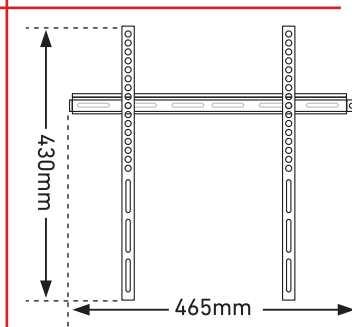

Slim Universal Wall Mount for 56cm - 120cm (22" - 47") Flat Panel Screens

Product Code: **BAMFPWM32**

Barcode: **6002844030971**

- Easy installation.
- Adjustable wall mount - horizontal 'side to side' adjustment.
- Material: Steel with black powder coating finish.
- Anti-theft locking bar for securing TV (Padlock not included).
- Instruction manual included.
- 5 year warranty.

Slim Universal Wall Mount for 56cm - 120cm (22" - 47") Flat Panel Screens

The wall mount is recommended for indoor installation. It fits most (56cm x 120cm) 22" - 47" Flat panel screens.

Diagram

TECHNICAL INFORMATION

SPECIFICATIONS

Maximum Loading Capacity:	35kg
Wall Bracket Length:	465mm
Hook on Arms Length:	430mm
TV to Wall Distance:	35mm
Vesa Compliant:	100 x 100mm 100 x 200mm 200 x 200mm 400 x 400mm

TOOLS REQUIRED FOR INSTALLATION

THE PACKAGE CONTAINS

- 1 x Bracket
- 1 x Locking bar
- 1 x Set of mounting screws
- 1 x Instruction manual
- 2 x Hooked on arms

PACKAGING DIMENSIONS

	Weight (kg)	Height (mm)	Width (mm)	Depth (mm)
Package	2.0	43	460	70