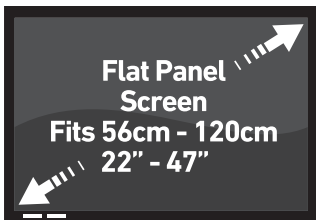

Slim Universal Wall Mount for 56cm - 120cm (22" - 47") Flat Panel Screens

Product Code: **BAMFPWM32**

Barcode: **6002844030971**

- Easy installation.
- Adjustable wall mount - horizontal 'side to side' adjustment.
- Material: Steel with black powder coating finish.
- Anti-theft locking bar for securing TV (Padlock not included).
- Instruction manual included.
- 5 year warranty.

Slim Universal Wall Mount for 56cm - 120cm (22" - 47") Flat Panel Screens

The wall mount is recommended for indoor installation. It fits most (56cm x 120cm) 22" - 47" Flat panel screens.

Diagram

TECHNICAL INFORMATION

SPECIFICATIONS

Maximum Loading Capacity:	35kg
Wall Bracket Length:	465mm
Hook on Arms Length:	430mm
TV to Wall Distance:	35mm
Vesa Compliant:	100 x 100mm 100 x 200mm 200 x 200mm 400 x 400mm

TOOLS REQUIRED FOR INSTALLATION

THE PACKAGE CONTAINS

- 1 x Bracket
- 1 x Locking bar
- 1 x Set of mounting screws
- 1 x Instruction manual
- 2 x Hooked on arms

PACKAGING DIMENSIONS

	Weight (kg)	Height (mm)	Width (mm)	Depth (mm)
Package	2.0	43	460	70