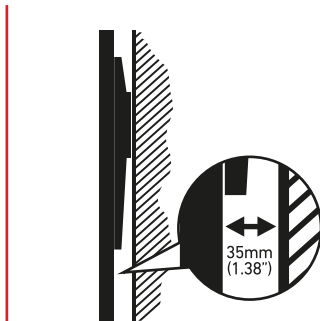

Slim Universal Wall Mount for 56cm - 120cm (22" - 47") Flat Panel Screens

Product Code: **BAMFPWM32**

Barcode: **6002844030971**

- Easy installation.
- Adjustable wall mount - horizontal 'side to side' adjustment.
- Material: Steel with black powder coating finish.
- Anti-theft locking bar for securing TV (Padlock not included).
- Instruction manual included.
- 5 year warranty.

Slim Universal Wall Mount for 56cm - 120cm (22" - 47") Flat Panel Screens

The wall mount is recommended for indoor installation. It fits most (56cm x 120cm) 22" - 47" Flat panel screens.

Diagram

TECHNICAL INFORMATION

SPECIFICATIONS

Maximum Loading Capacity:	35kg
Wall Bracket Length:	465mm
Hook on Arms Length:	430mm
TV to Wall Distance:	35mm
Vesa Compliant:	100 x 100mm 100 x 200mm 200 x 200mm 400 x 400mm

TOOLS REQUIRED FOR INSTALLATION

THE PACKAGE CONTAINS

- 1 x Bracket
- 1 x Locking bar
- 1 x Set of mounting screws
- 1 x Instruction manual
- 2 x Hooked on arms

PACKAGING DIMENSIONS

	Weight (kg)	Height (mm)	Width (mm)	Depth (mm)
Package	2.0	43	460	70